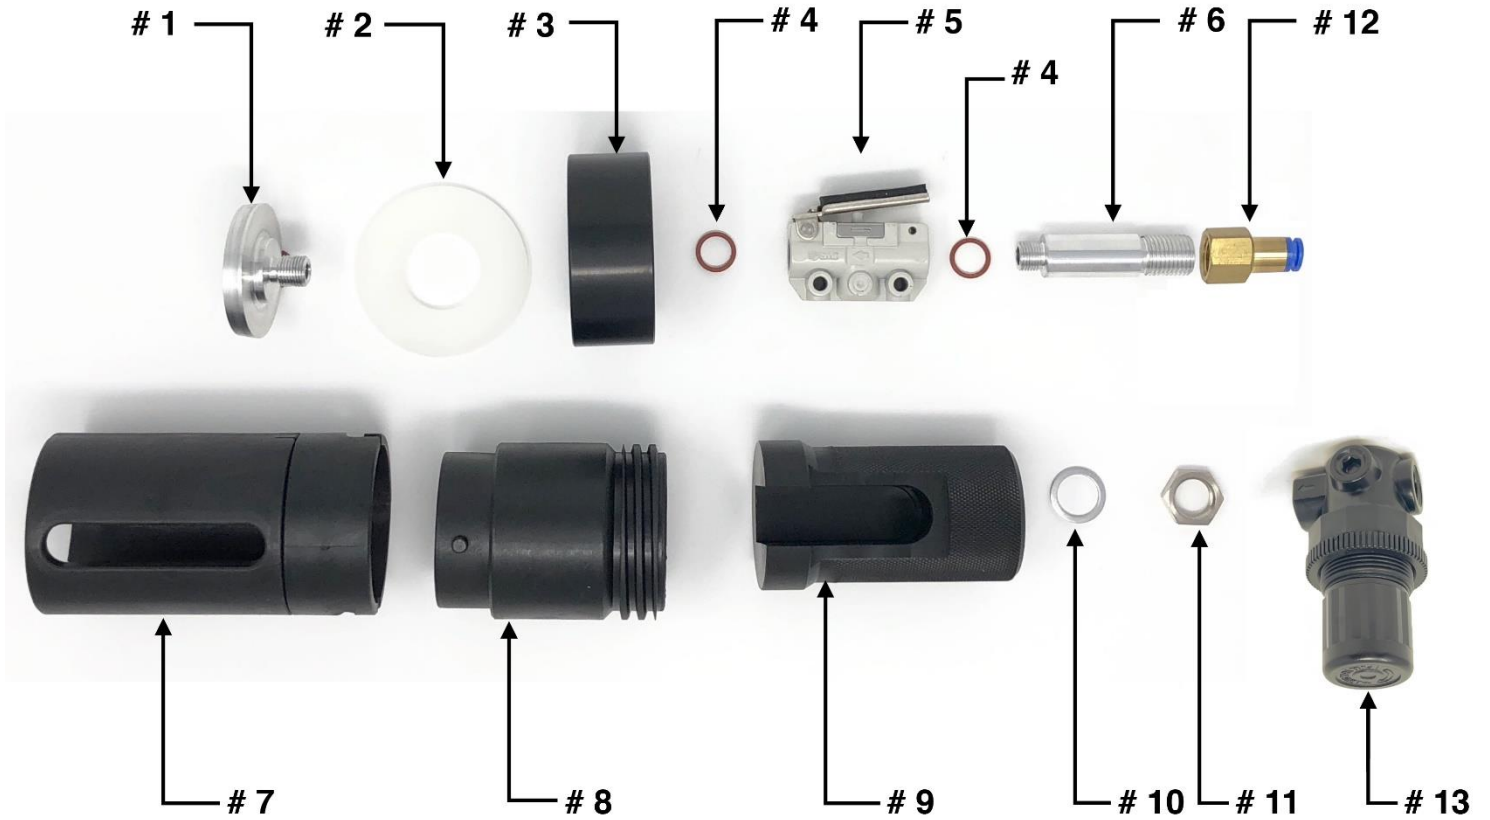

TS2560-PG Applicator

Spare Parts Guide

Item	Part Number	Description
1	TS2560-2034	Cone Plate
2	TS2560-2035	Washer
3	TS2560PG-2036	Back Cap
4	TS2560PG-2037	Washer (x2)
5	TS2560PG-2038	Activation Valve
6	TS2560PG-2039	Inlet Fitting
7	TS2560-2040	Retainer
8	TS2560-2041	Retainer Adaptor
9	TS2560PG-2042	Handle
10	TS2560PG-2043	Washer
11	TS2560PG-2044	Retaining Nut
12	TS2560HG-2050	Quick Connect (Optional)
13	TS2560PG-1146	External Regulator (Optional)